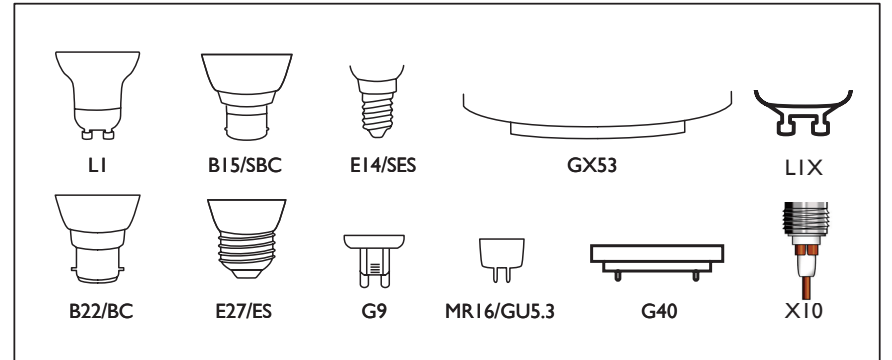

3783
Pygmy B15
Lumens 240
3W
£6.99

3784
Pygmy B22
Lumens 240
3W
£6.99

3785
Pygmy E14
Lumens 240
3W
£6.99

Extra warm white
3786
Pygmy G9
Lumens 230
3W
£6.99

Lamp Caps

LED Replacement lamps

2882
Spot L1
Lumens 270
3W
£5.99